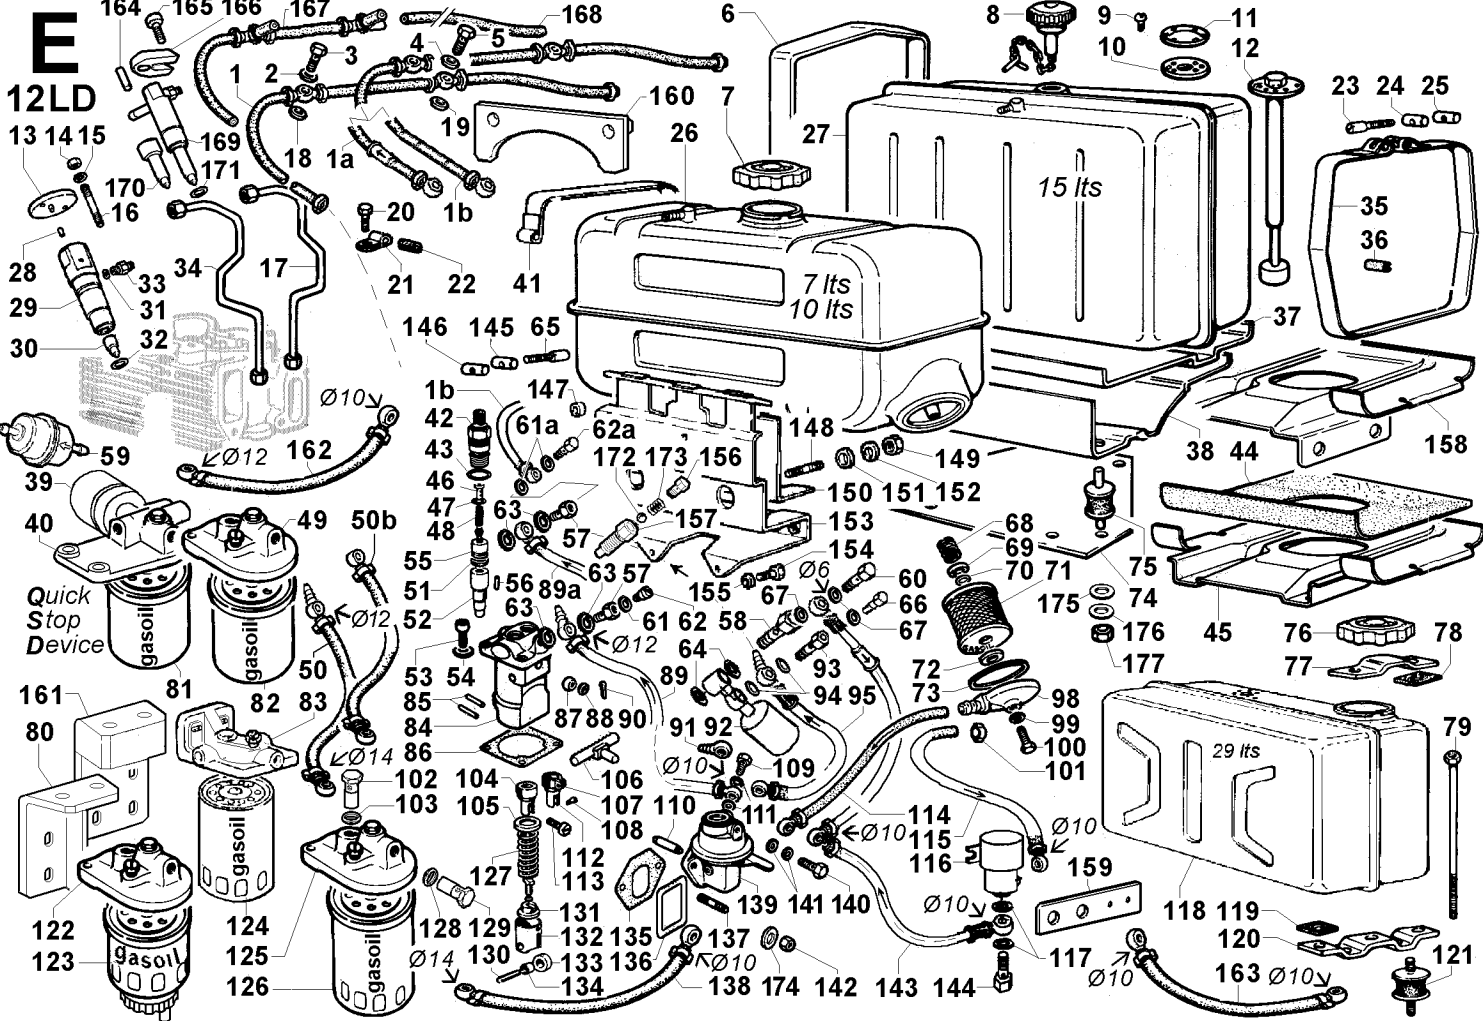

Lombardini 12LD 435 /475

Lombardini 9LD 561 / 625 / 626

A
12LD

F
12LD

E

12LD

Quick Stop Device

15 lts

7 lts
10 lts

29 lts

gasoil

gasoil

gasoil

gasoil

gasoil

gasoil

gasoil

gasoil

gasoil

gasoil

gasoil

D 12LD

C 12LD

B 12LD

Z
12LD