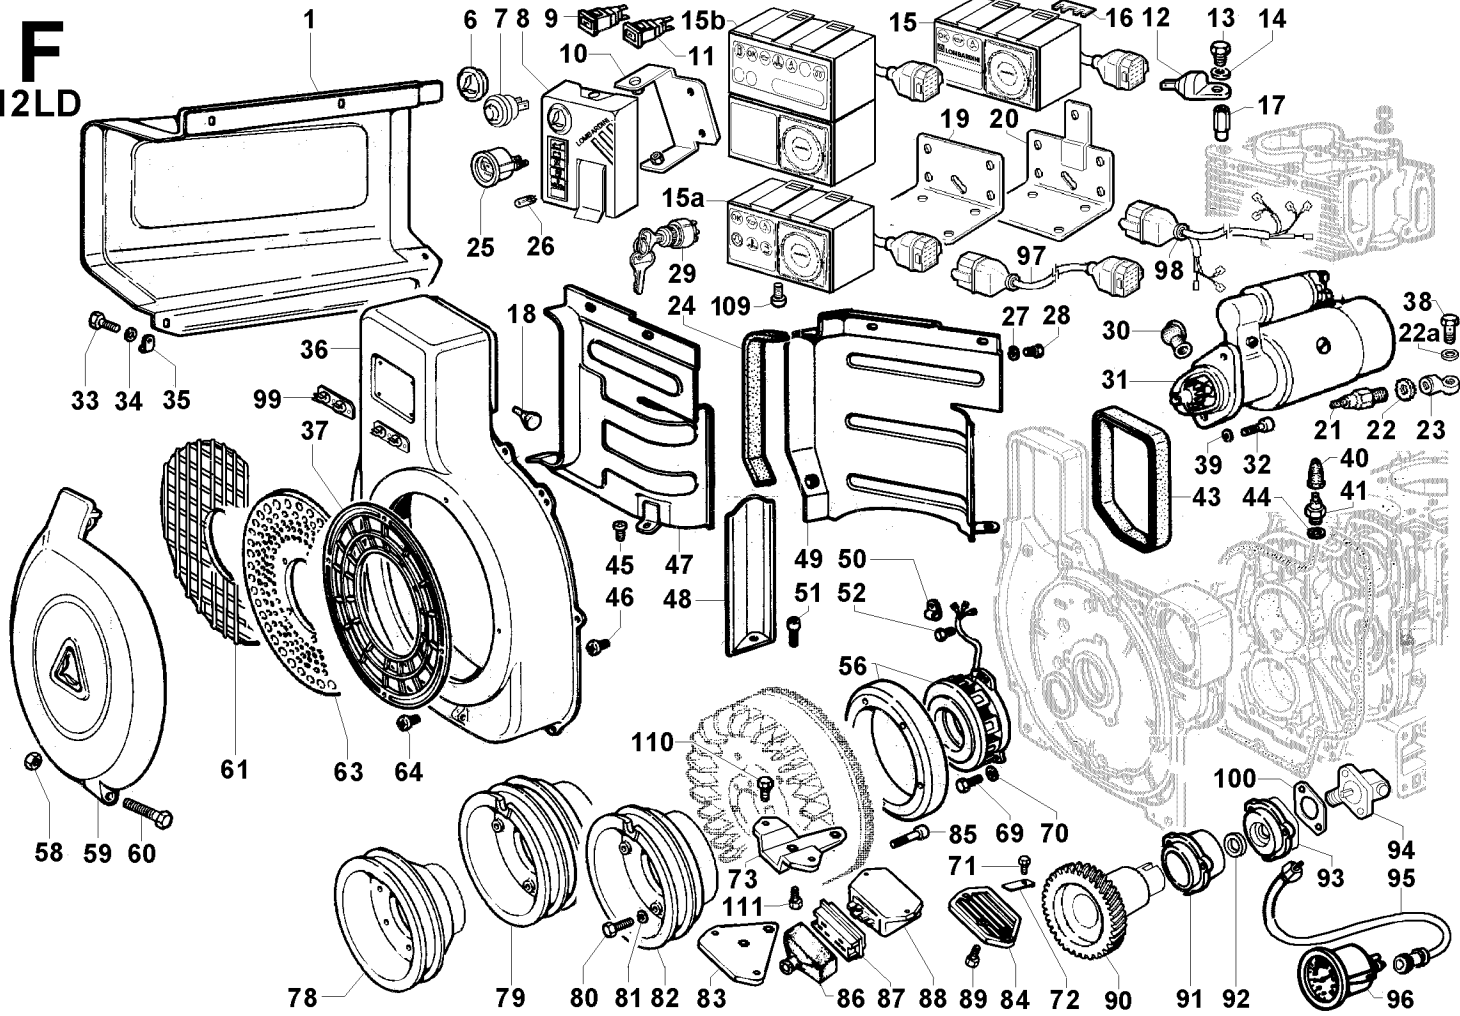

Lombardini 12LD 435 /475

Lombardini 9LD 561 / 625 / 626

A
12LD

F
12LD

E

12LD

Quick Stop Device

15 lts

7 lts
10 lts

29 lts

gasoil

gasoil

gasoil

gasoil

gasoil

gasoil

Z
12LD